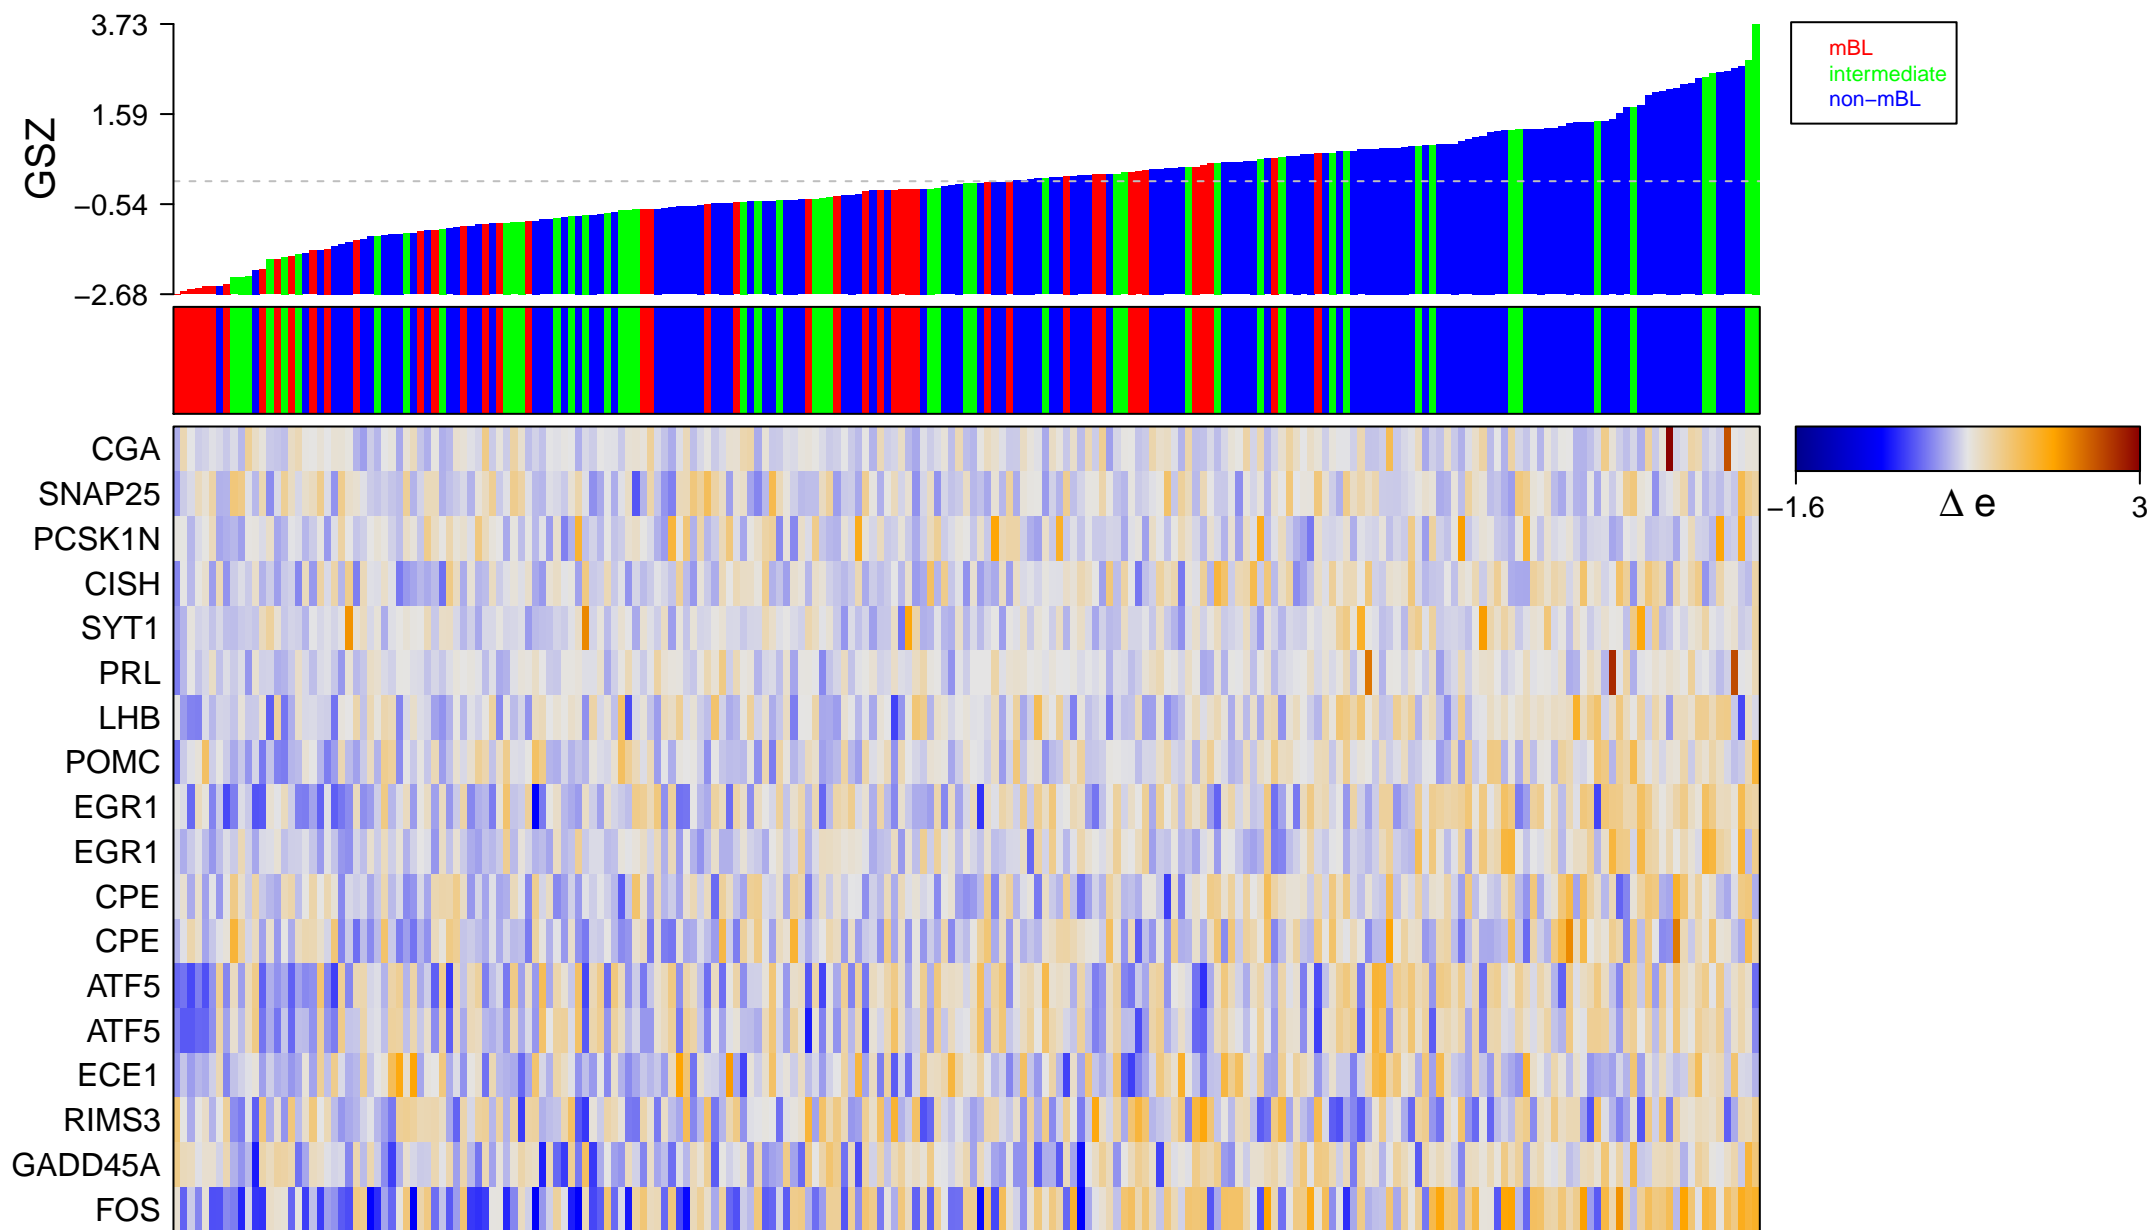

# WANG\_LSD1\_TARGETS\_DN

# WANG\_LSD1\_TARGETS\_DN

■ on  
■ -  
□ off